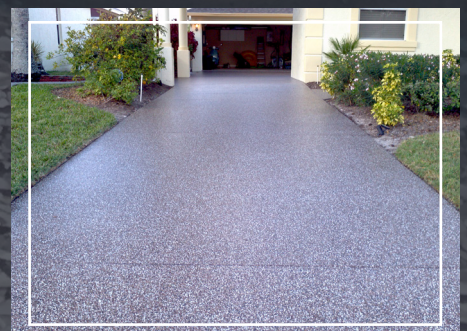

FULL FLAKE

A MODERN EPOXY FLOORING SYSTEM BY SYDNEY EPOXY FLOORING

- ✓ Durable
- ✓ Hygienic
- ✓ Nonporous
- ✓ Groutfree
- ✓ Highgloss

THE SEAMLESS EPOXY FLOORING ALTERNATIVE

Full Flake System- Essential Finish is a decorative, durable, hygienic and easy to maintain coating solution. Available to suit both interior and exterior applications.

Full Flake System- Essential Finish is an ideal solution for residential & commercial applications where a long lasting, decorative surface is required.

Full Flake systems have now become a desirable and modern flooring alternative to the carpet and tiles traditionally found in homes.

BENEFITS & APPLICATIONS

- ✓ Residential flooring
- ✓ Entertainment areas
- ✓ Showrooms
- ✓ Patios
- ✓ Driveways
- ✓ Modern / contemporary colours
- ✓ Easy to clean
- ✓ Long lasting
- ✓ Maintenance free
- ✓ Slip resistant options
- ✓ UV resistant
- ✓ Stain resistant
- ✓ Seamless